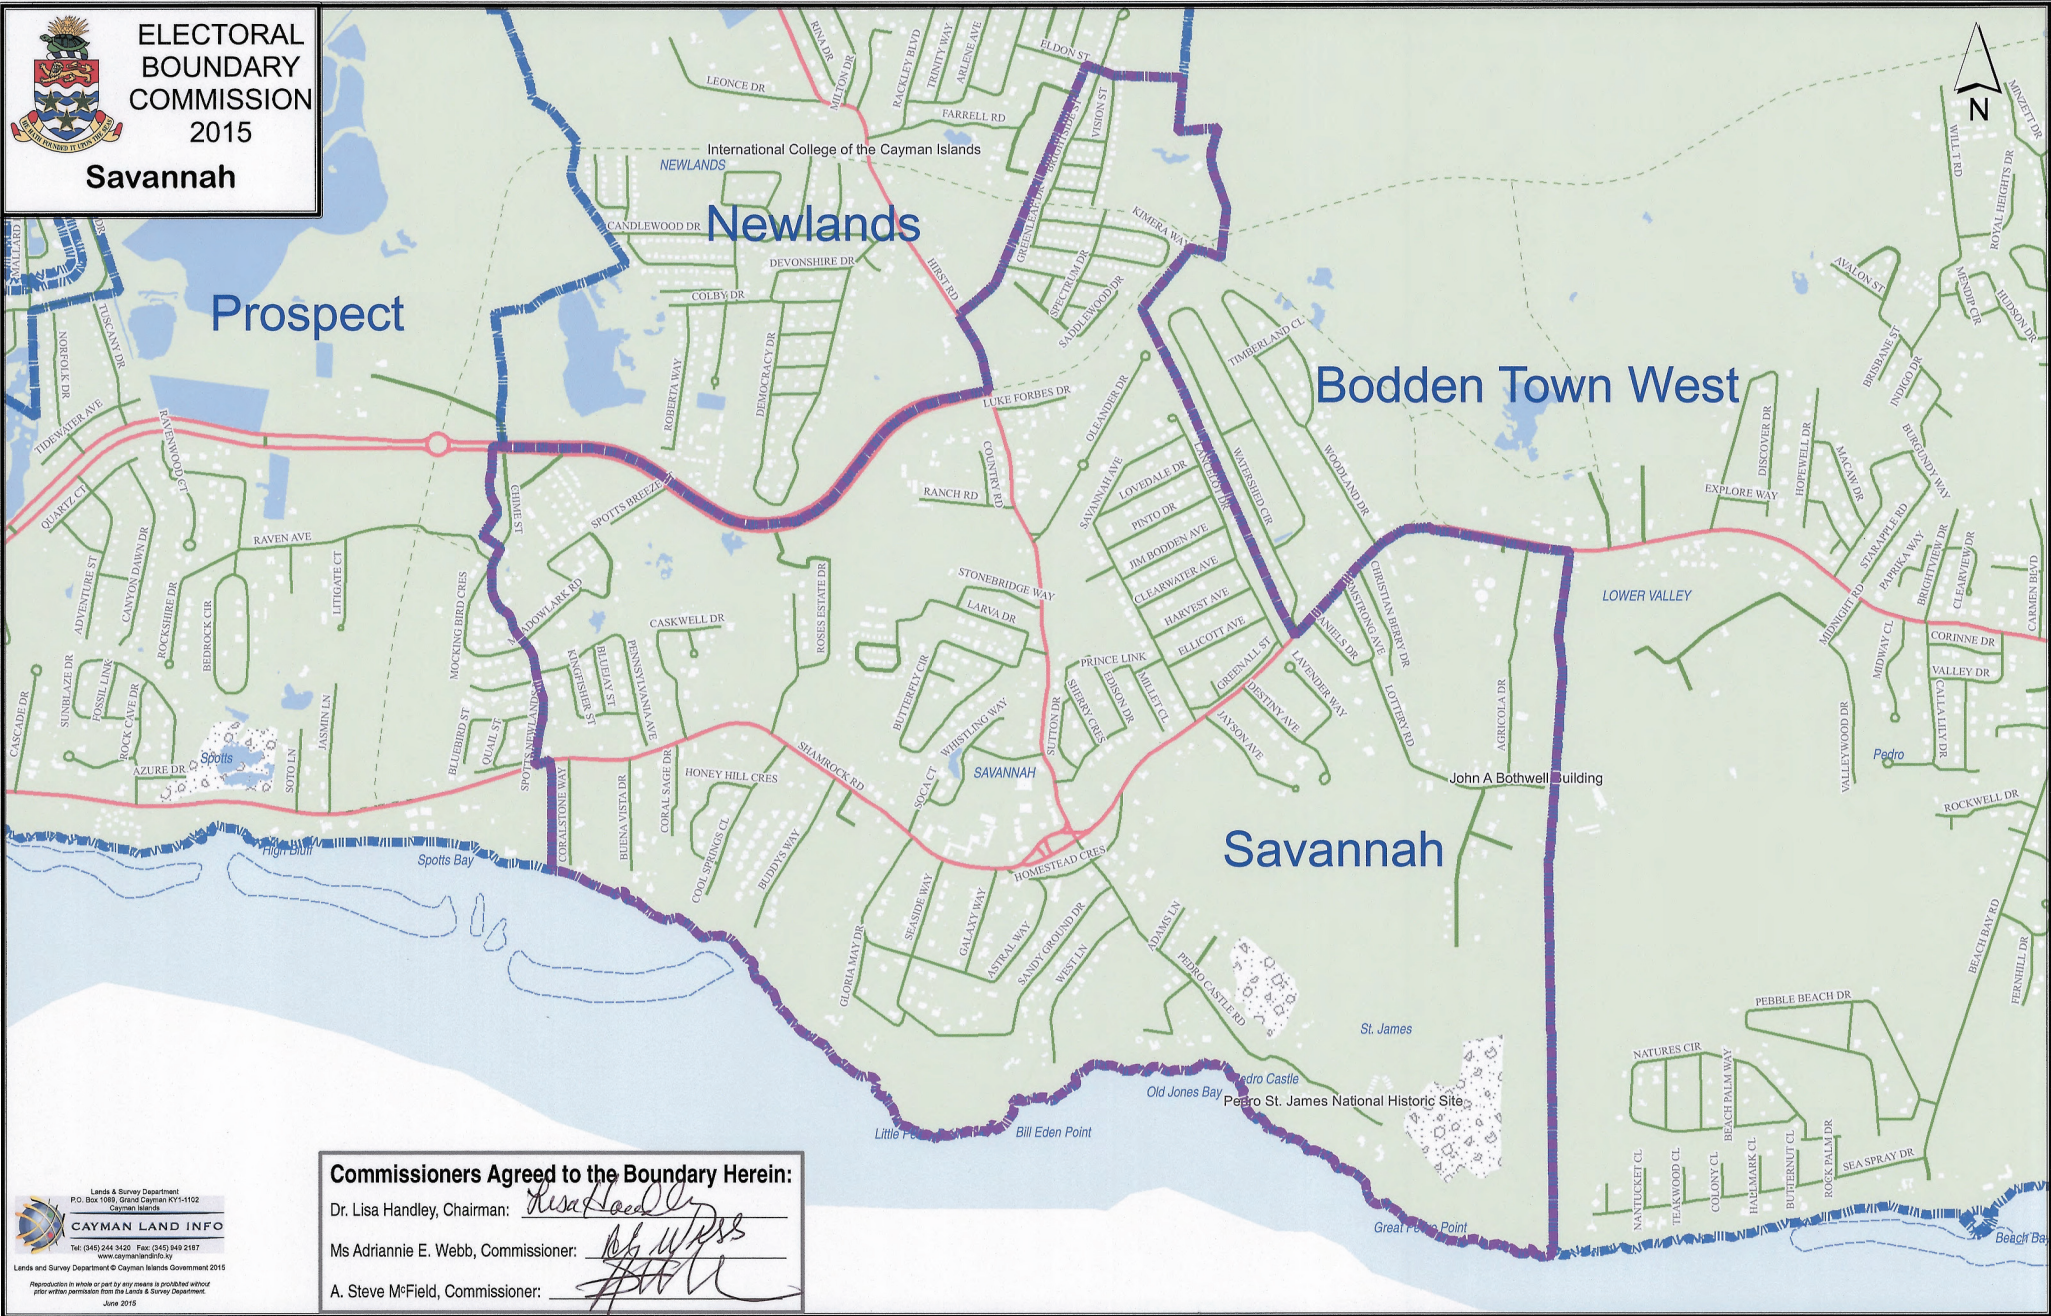

**ELECTORAL
BOUNDARY
COMMISSION
2015
Savannah**

Commissioners Agreed to the Boundary Herein:

Dr. Lisa Handley, Chairman: *Lisa Handley*

Ms Adriannie E. Webb, Commissioner: *Adriannie Webb*

A. Steve McField, Commissioner: *Steve McField*