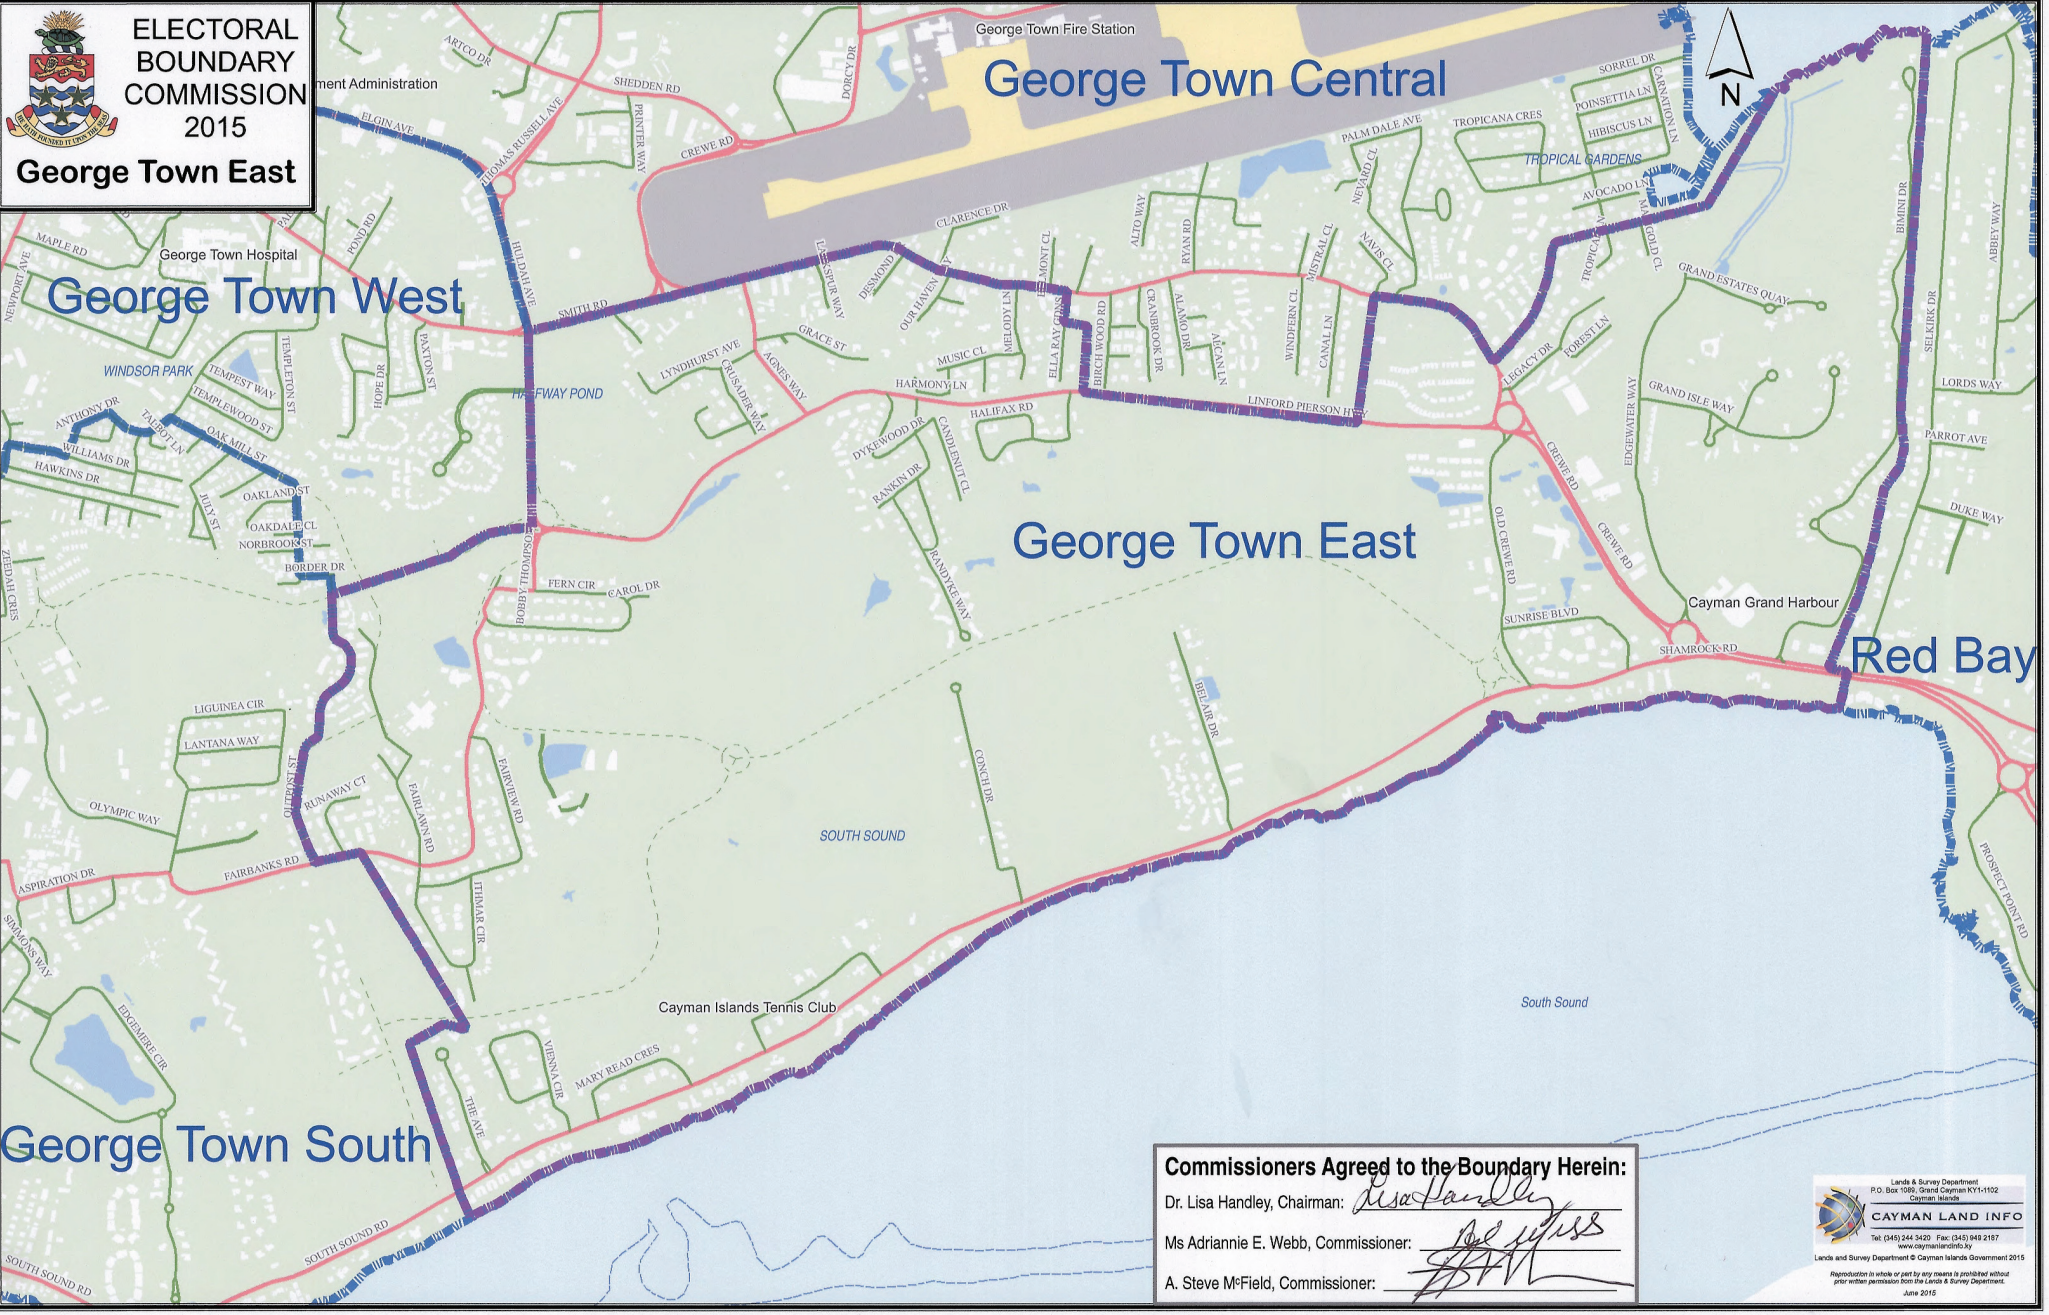

**ELECTORAL
BOUNDARY
COMMISSION
2015**

George Town East

Commissioners Agreed to the Boundary Herein:

Dr. Lisa Handley, Chairman: *Lisa Handley*

Ms Adriannie E. Webb, Commissioner: *Adriannie Webb*

A. Steve McField, Commissioner: *Steve McField*