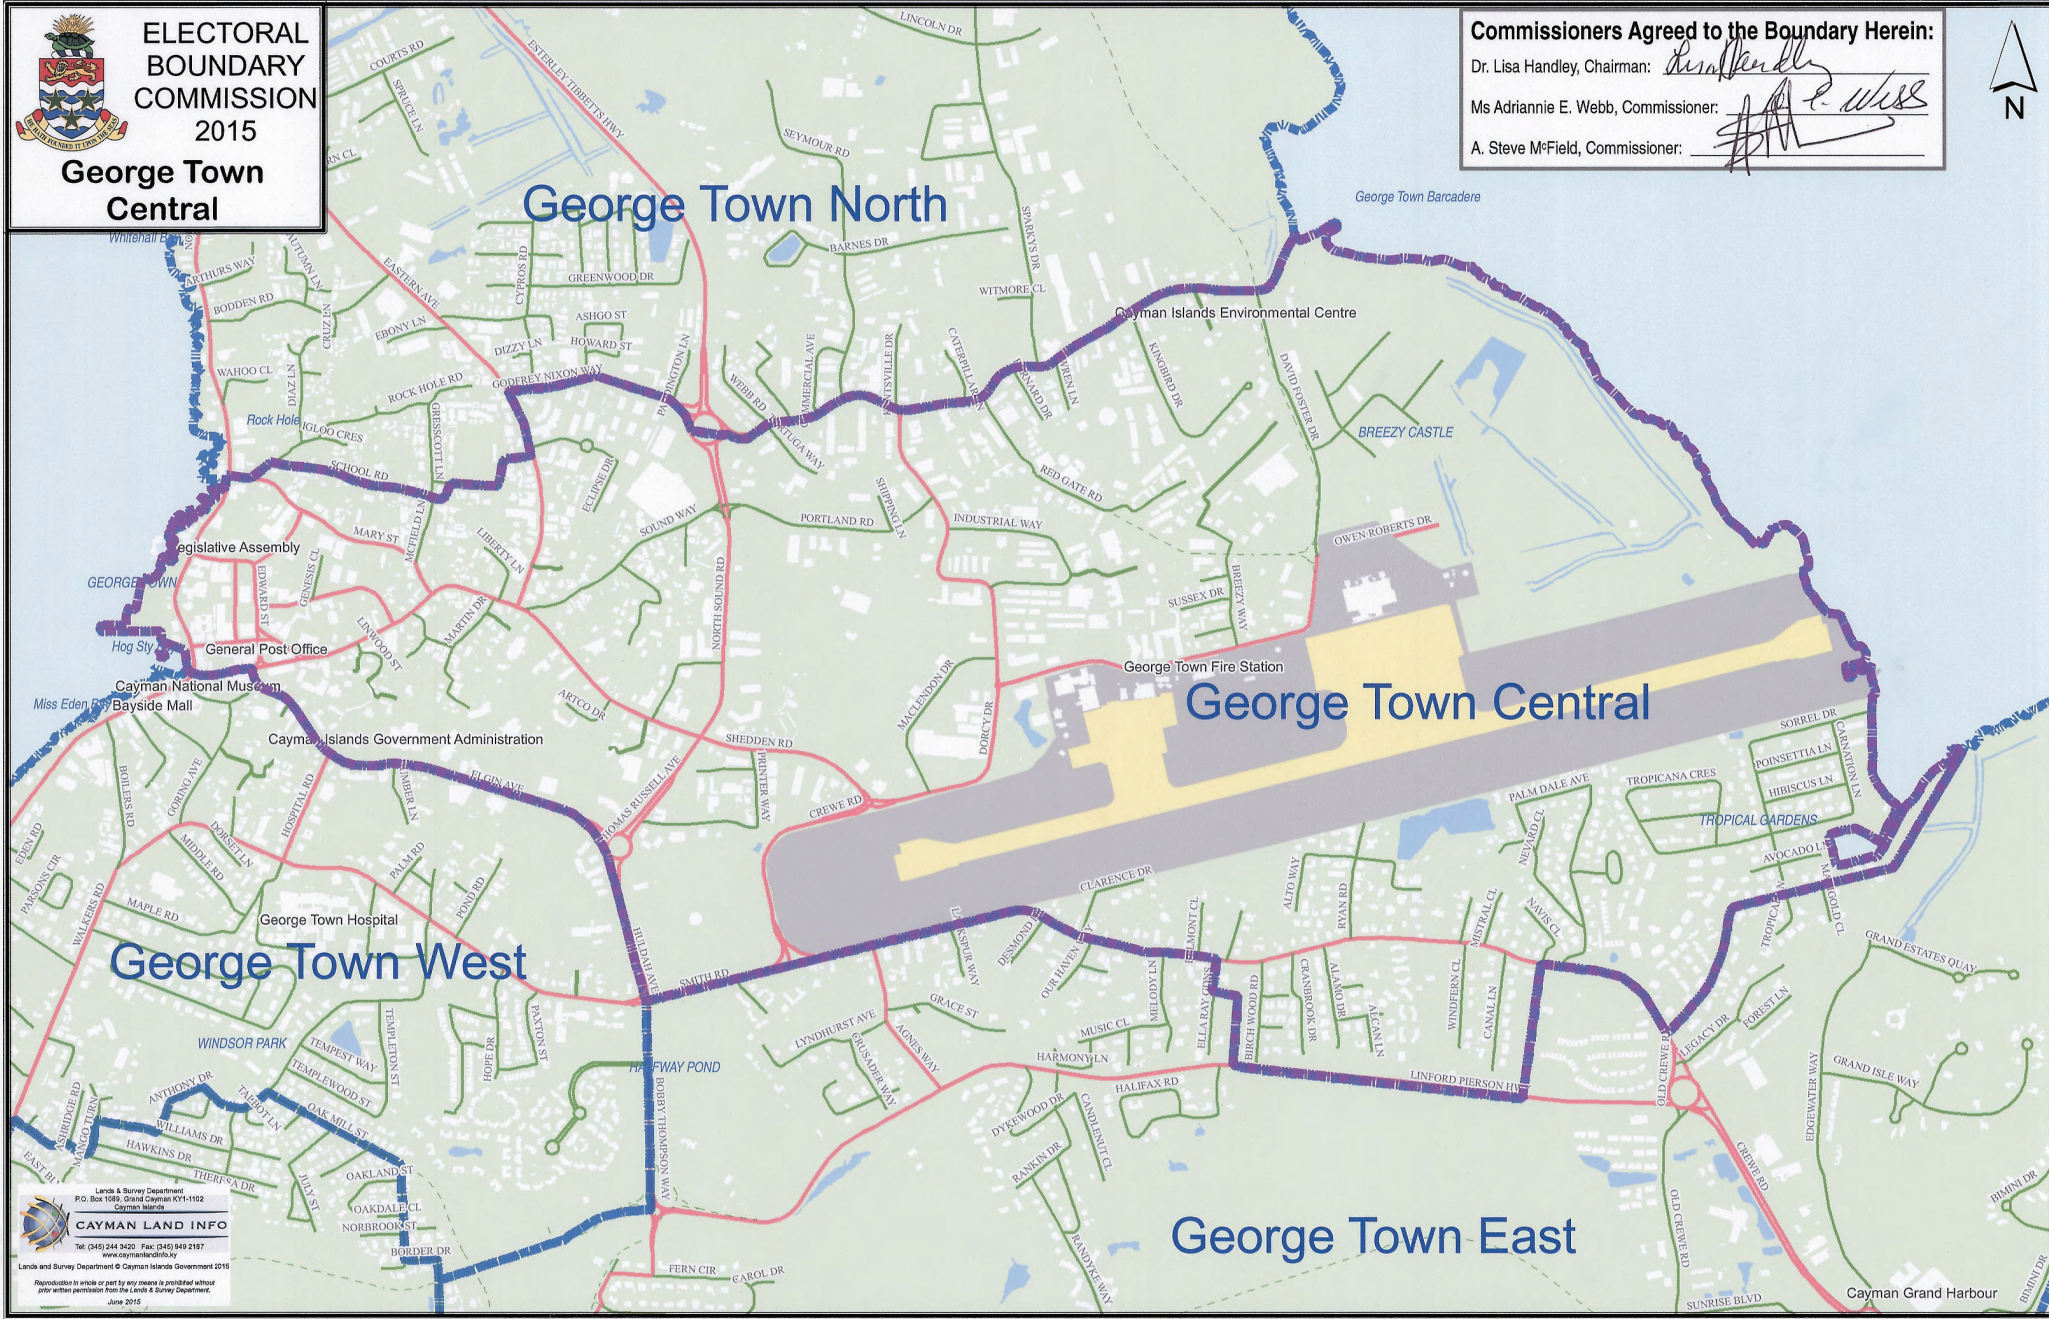

**ELECTORAL
BOUNDARY
COMMISSION
2015**

**George Town
Central**

Commissioners Agreed to the Boundary Herein:

Dr. Lisa Handley, Chairman: *Lisa Handley*

Ms Adriannie E. Webb, Commissioner: *A. Webb*

A. Steve McField, Commissioner: *A. Steve McField*

George Town East

Cayman Grand Harbour