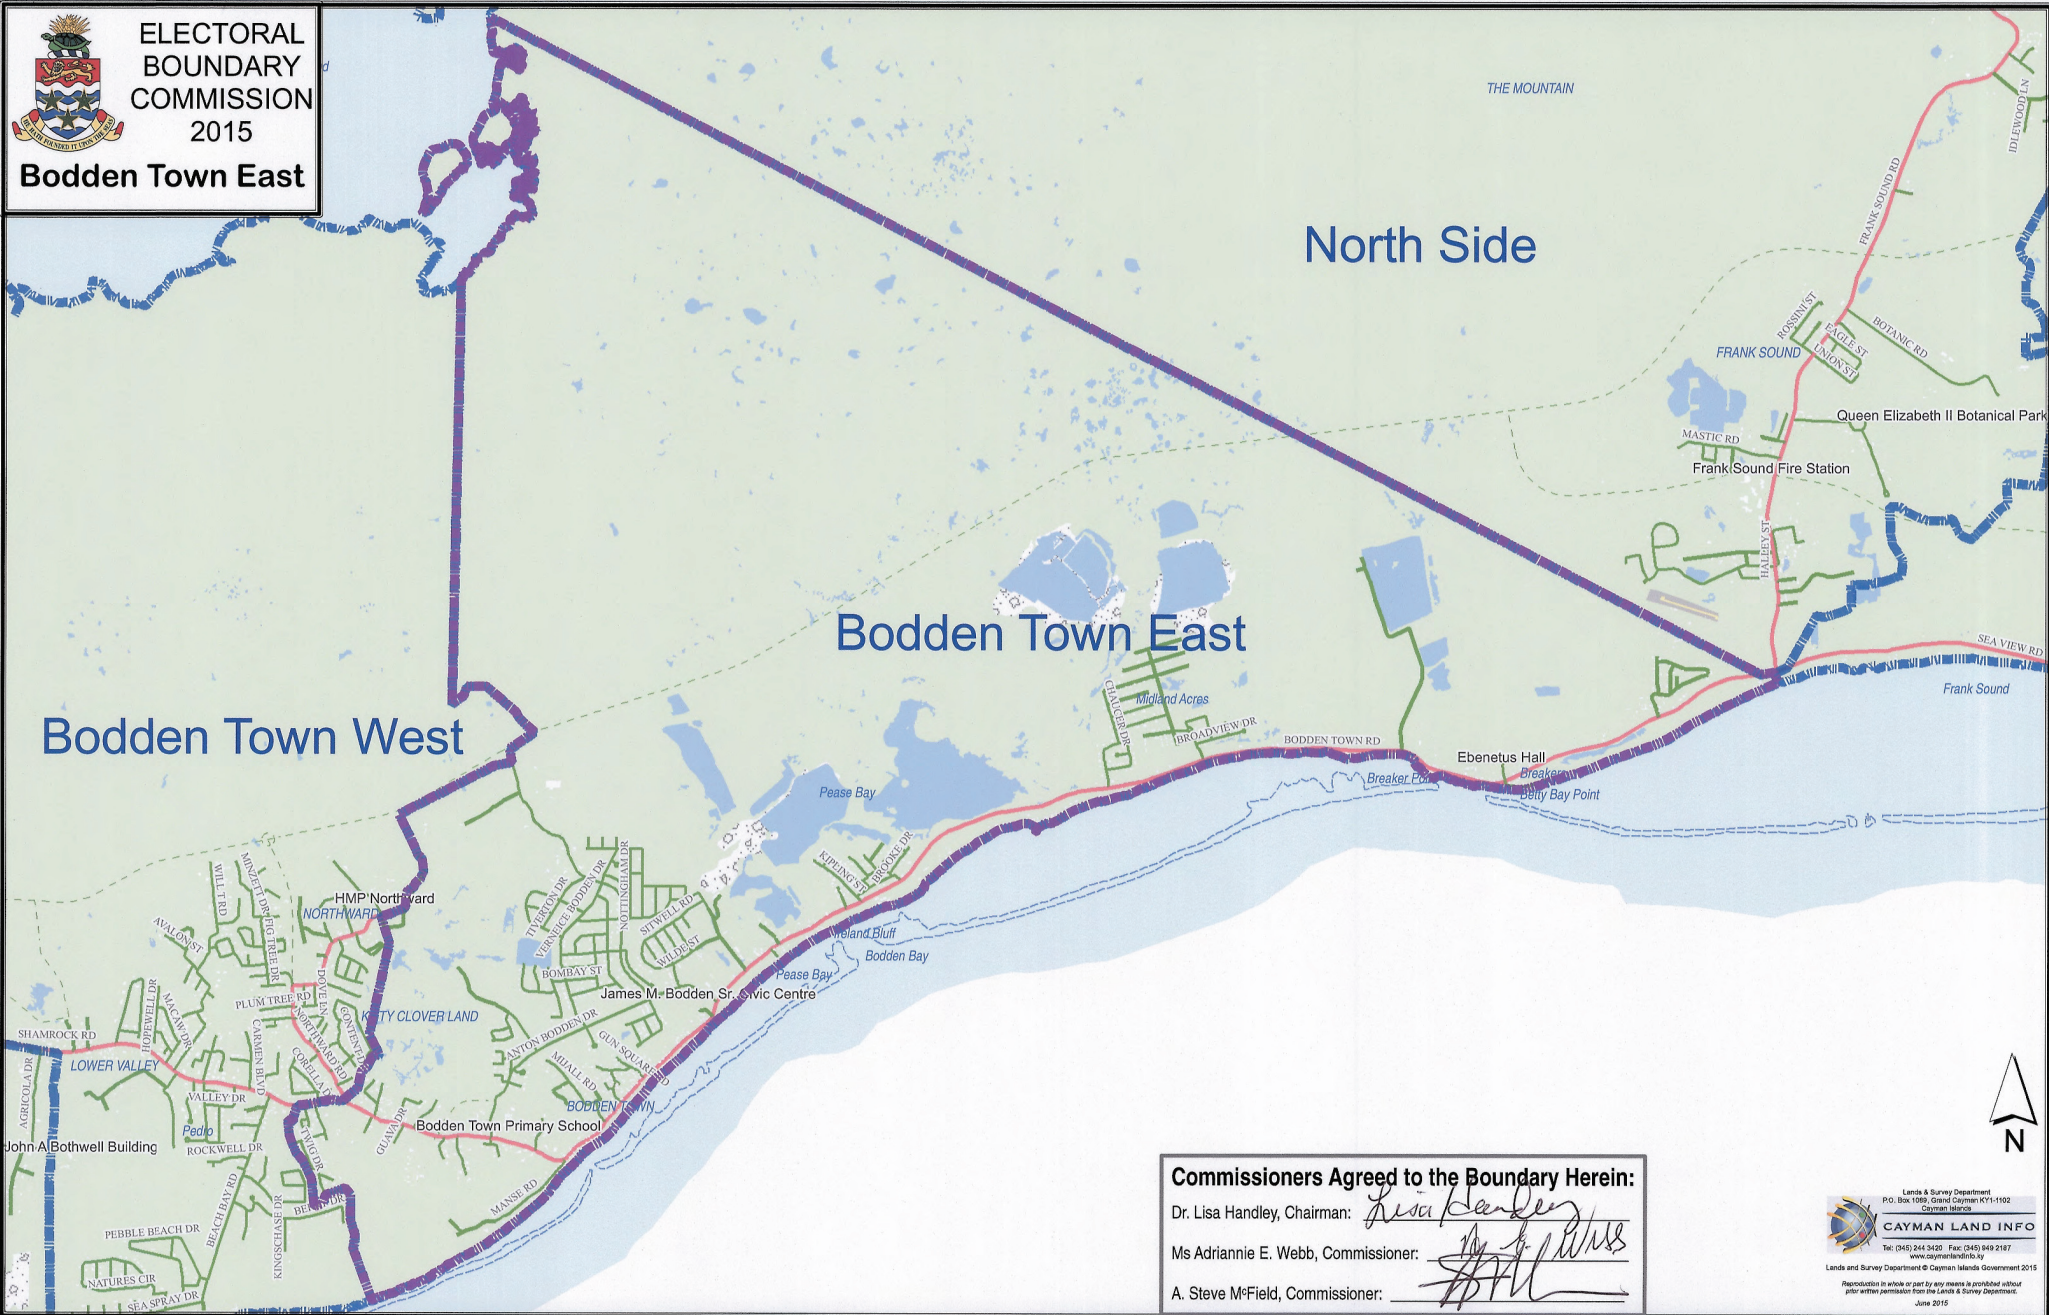

ELECTORAL  
BOUNDARY  
COMMISSION  
2015

**Bodden Town East**

Bodden Town West

North Side

Bodden Town East

**Commissioners Agreed to the Boundary Herein:**  
 Dr. Lisa Handley, Chairman: *Lisa Handley*  
 Ms Adriannie E. Webb, Commissioner: *Adriannie E. Webb*  
 A. Steve McField, Commissioner: *A. Steve McField*